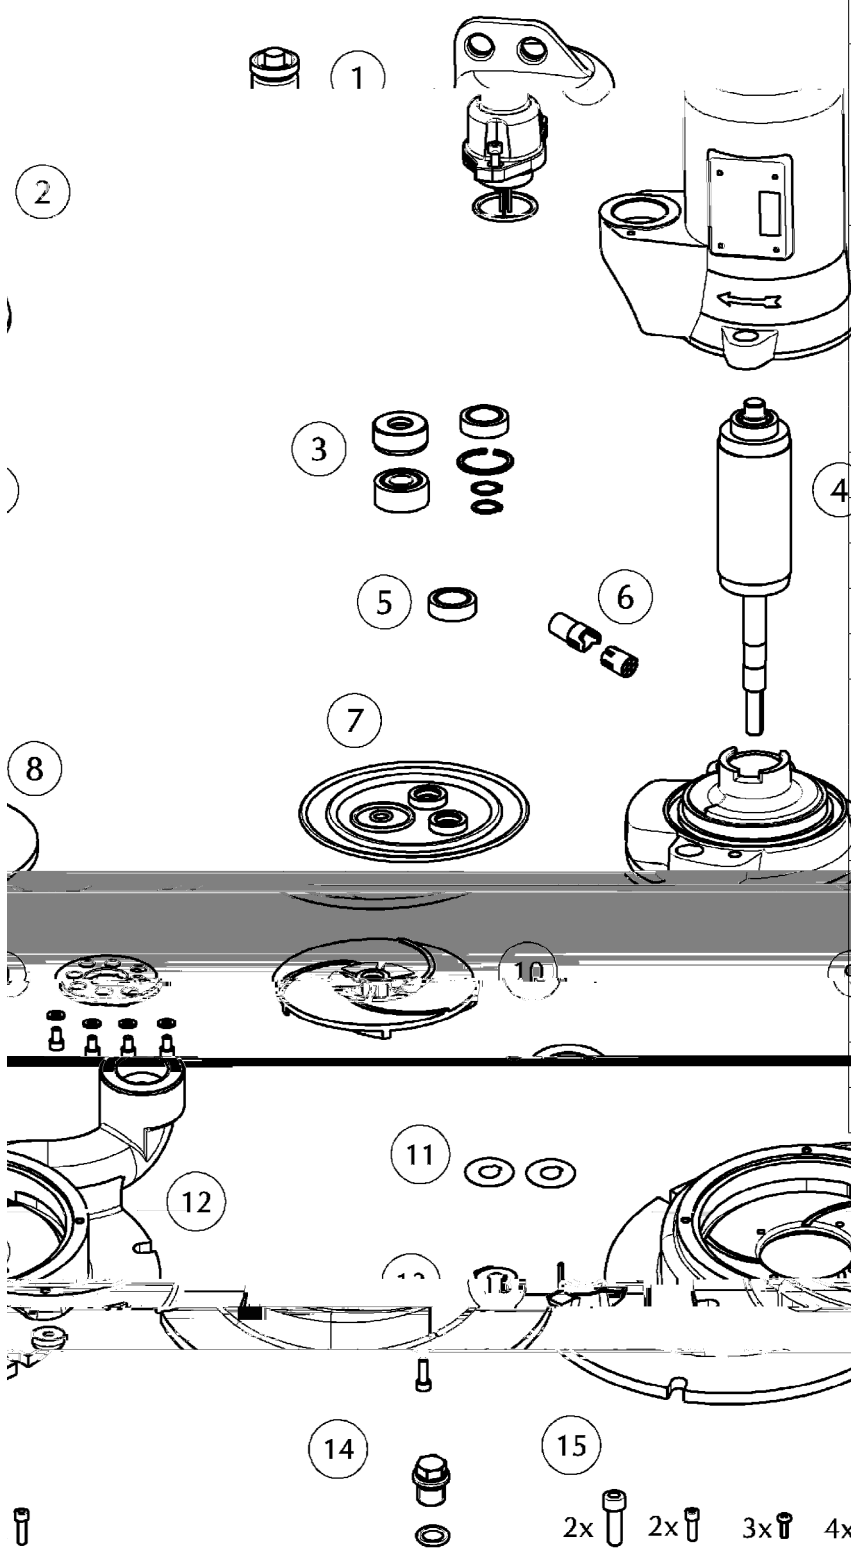

JUNG PUMP

COMPLI 500 M

| | | |
|---|-------------------------------------|---------|
| ① | Control unit | JP46825 |
| | | JP46810 |
| | | JP45789 |
| ② | | JP48871 |
| ③ | Klemmflansch Clamping flange | JP43713 |
| ④ | Service lid | JP42798 |
| ⑤ | Überschiebmuffe | JP47287 |
| ⑥ | | JP46832 |
| ⑦ | Steuerungsplatine | JP47693 |
| | | JP46846 |
| | | JP47717 |
| ⑧ | Niveauerfassung Level control | JP43712 |
| ⑨ | Pumpenlüftung Pump ventilation | JP43732 |
| ⑩ | Auftriebssicherung Anti floating | JP43709 |
| ⑪ | | JP46833 |
| | | JP46834 |
| | | JP46835 |
| ⑫ | Elast. Verbindung Elastic connector | JP43735 |
| ⑬ | | JP47967 |
| ⑭ | Check valve | JP48138 |

JUNG PUMP

COMPLI 1000 M

| | | |
|---|--------------------|-------------------|
| ① | Control unit | |
| | | JP48626 |
| | | JP45786 |
| | | JP45786 |
| ② | | JP48871 |
| ③ | Klemmflansch | Clamping flange |
| | | JP43713 |
| ④ | | Service lid |
| | | JP42798 |
| ⑤ | Überschiebmuffe | |
| | | JP47287 |
| ⑥ | | |
| | | JP46836 |
| ⑦ | Steuerungsplatine | |
| | | JP47304 |
| ⑧ | Niveauerfassung | Level control |
| | | JP43712 |
| ⑨ | Pumpenlüftung | Pump ventilation |
| | | JP43732 |
| ⑩ | Auftriebssicherung | Anti floating |
| | | JP43709 |
| ⑪ | | |
| | | JP46833 |
| | | JP46834 |
| | | JP46835 |
| ⑫ | Elast. Verbindung | Elastic connector |
| | | JP43735 |
| ⑬ | | |
| | | JP47967 |
| ⑭ | | Check valve |
| | | JP46837 |