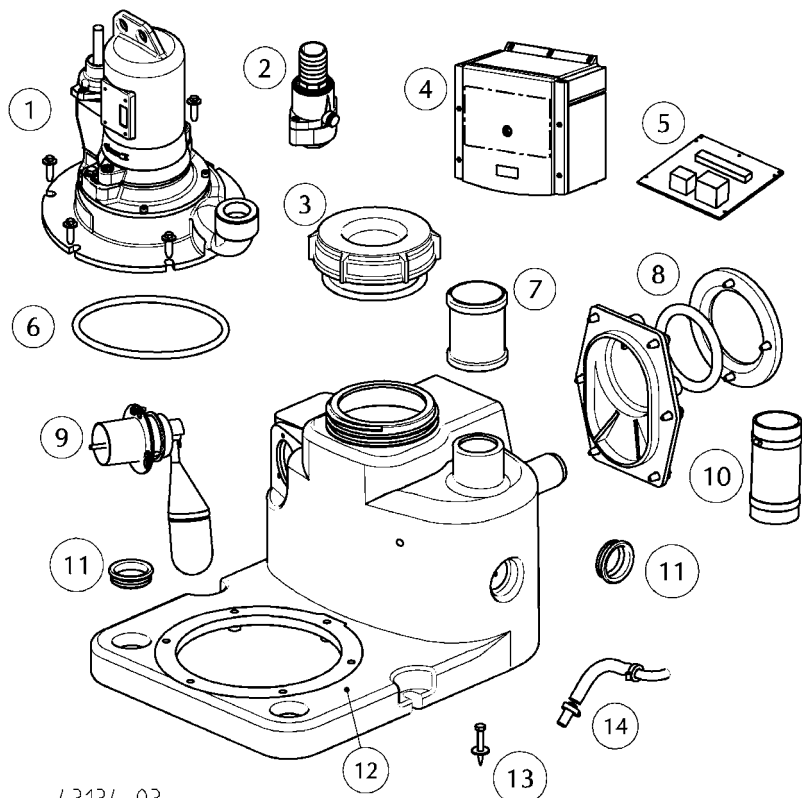

43134-03

| | | |
|---|-------------------------------------|---------|
| ① | | JP46821 |
| | | JP46822 |
| | | JP46824 |
| ② | Reflux valve | JP48139 |
| ③ | Service lid | JP42798 |
| ④ | Control unit | JP46825 |
| | | JP46810 |
| | | JP45789 |
| ⑤ | Steuerungsplatine | JP47693 |
| | | JP46846 |
| | | JP47717 |
| ⑥ | | JP47968 |
| ⑦ | Überschiebmuffe | JP47287 |
| ⑧ | Klemmflansch Clamping flange | JP43708 |
| ⑨ | Niveauerfassung Level control | JP43734 |
| ⑩ | Elast. Verbindung Elastic connector | JP43731 |
| ⑪ | Steckdichtung Plug in seal | JP45099 |
| ⑫ | | JP46820 |
| ⑬ | Auftriebssicherung Anti floating | JP43733 |
| ⑭ | Pumpenlüftung Pump ventilation | JP43732 |

JUNG PUMP

COMPLI 500 M

| | | |
|---|-------------------------------------|---------|
| ① | Control unit | JP46825 |
| | | JP46810 |
| | | JP45789 |
| ② | | JP48871 |
| ③ | Klemmflansch Clamping flange | JP43713 |
| ④ | Service lid | JP42798 |
| ⑤ | Überschiebmuffe | JP47287 |
| ⑥ | | JP46832 |
| ⑦ | Steuerungsplatine | JP47693 |
| | | JP46846 |
| | | JP47717 |
| ⑧ | Niveauerfassung Level control | JP43712 |
| ⑨ | Pumpenlüftung Pump ventilation | JP43732 |
| ⑩ | Auftriebssicherung Anti floating | JP43709 |
| ⑪ | | JP46833 |
| | | JP46834 |
| | | JP46835 |
| ⑫ | Elast. Verbindung Elastic connector | JP43735 |
| ⑬ | | JP47967 |
| ⑭ | Check valve | JP48138 |